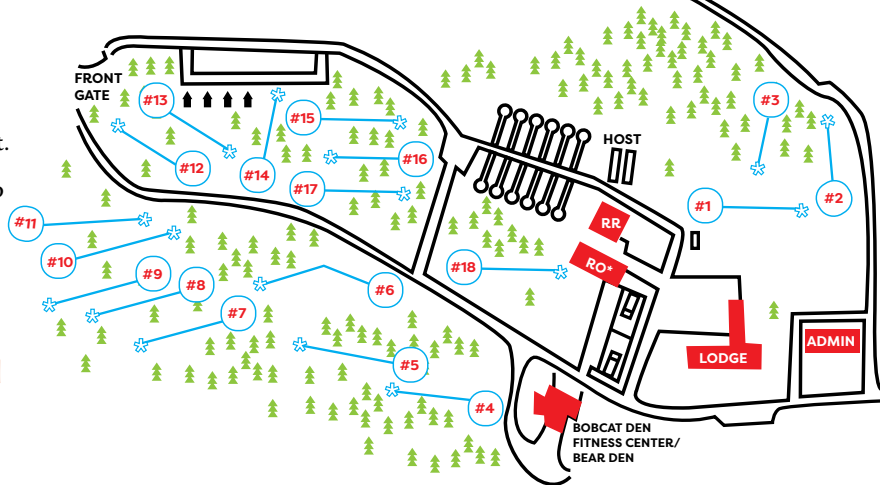

### TEE THROW

Tee throws must be completed within or behind the designated throw area.

### THROWING ORDER

After teeing off, the player whose disc is farthest from the hole always throws first. The player with the least amount of throws on the previous hole is the first to tee off on the next hole.

### COMPLETION OF THE HOLE

A disc that comes to rest in the Disc Basket or chains constitutes successful completion of that hole.

## LEGEND

<b>HOLE</b>			
#	Tee	Fairway	Basket
==	Road (Out of Bounds)		
RO*	Recreation Office	RR	Restroom